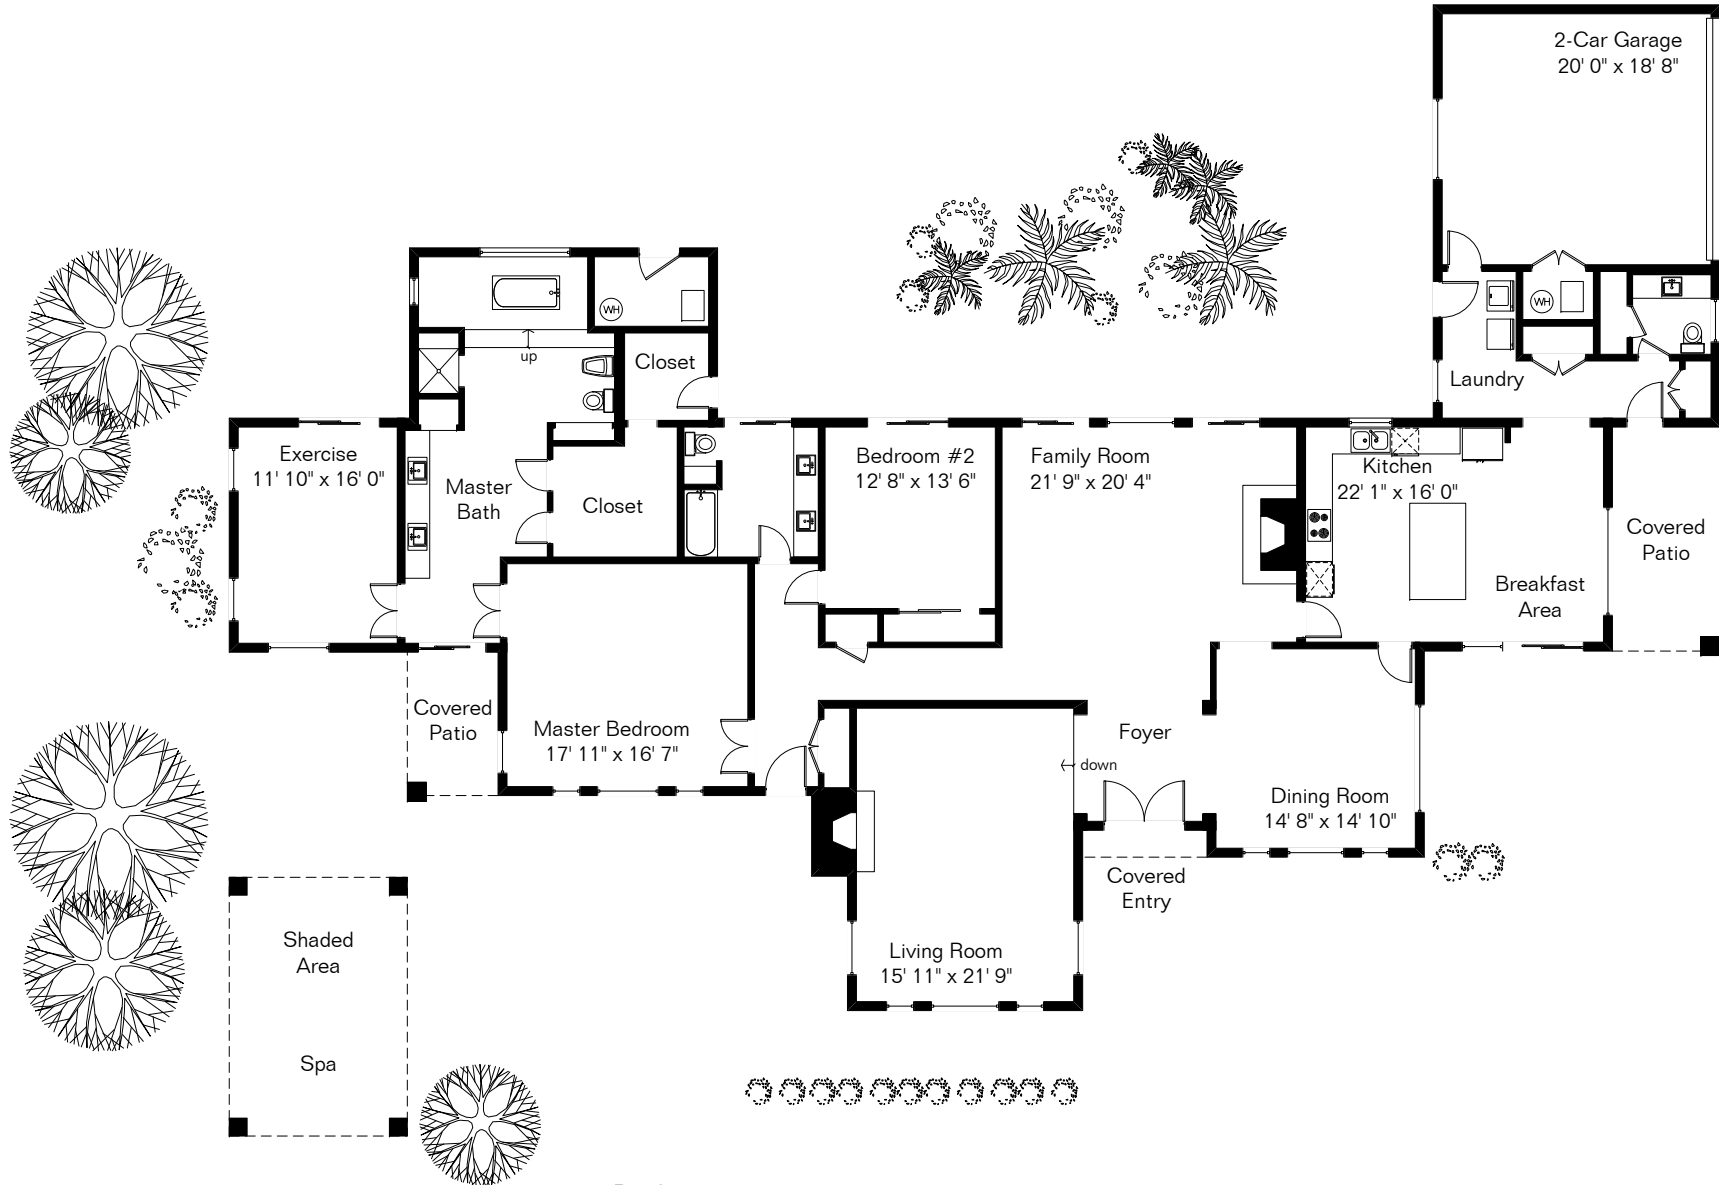

The square footages and room size information are deemed to be reliable but are not guaranteed and should be independently verified.

6745 N Casas Adobes Dr

Site Visit September 2017

Copyright 2017 Floor Plans First! LLC
All Rights Reserved.

Pool Area

Living Area 3,369 Sq Ft
Garage 434 Sq Ft

www.FloorPlansFirst.com

Toll Free (877) 887-1500
Voice (520) 881-1500
Fax (520) 791-7701

Floor Plans First!
See the Floor Plan First